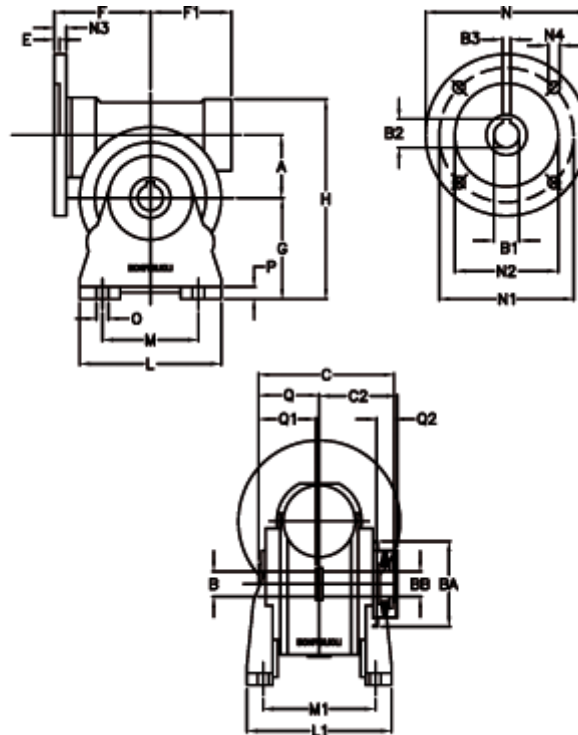

Article number: 390204407022216

Description: Worm Gear with Torque Limiter
VF 44-L1-A-70-P63B5

Measures

a = 44.60	C2 = 48	L1 = 98.0	O = 8.5
B = 18	Description = VF 44A-xx-63B5	m = 52	P = 10
B1 E7 = 11	E = 2.0	M1 = 81.0	Q = 32.0
B2 = 12.8	F = 65	N = 140	Q1 = 32
B3 H9 = 4	F1 = 54	N1 = 115	Q2 = 12
BA = 40	g = 72	N2 = 95	
BB H7 = 11	H = 143	N3 = 10.5	
C = 79	L = 90	N4 = 9,5	